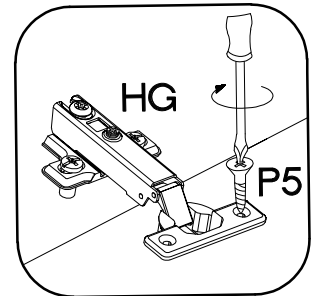

50 D 1F 1S BB
FRONT

M4x22mm	L=128mm
	
U	S
4	2

Ersatzteil Nummer	Dimension
KUH.70686	496x140x16
KUH.70986	496x570x16

ISM-KUH-01946

1

2

 [CD] HG 2	 P5 4
---	--

3

M4x22mm	L=128mm
	
U	S
4	2

VARIANT HIGH GLOSS