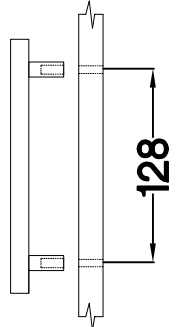

50 D 1F 1S BB
FRONT

M4x22mm	L=128mm
	
U	S
4	2

Ersatzteil Nummer	Dimension
KUH.70686	496x140x16
KUH.70986	496x570x16

ISM-KUH-01946

1

2

 [CD] HG 2	 P5 4
---	--

3

M4x22mm	L=128mm
	
U	S
4	2

VARIANT HIGH GLOSS