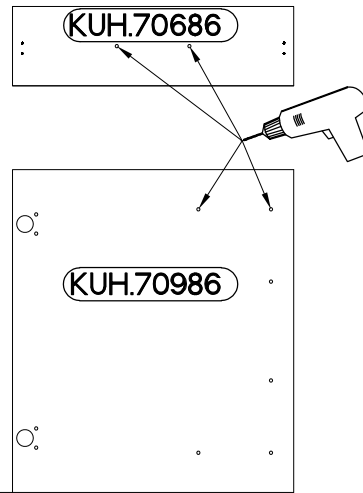

50 D 1F 1S BB
FRONT

M4x22mm	L=128mm
	
U	S
4	2

Ersatzteil Nummer	Dimension
KUH.70686	496x140x16
KUH.70986	496x570x16

ISM-KUH-01946

1

2

 [CD] HG 2	 P5 4
---	--

3

M4x22mm	L=128mm
	
U	S
4	2

VARIANT HIGH GLOSS