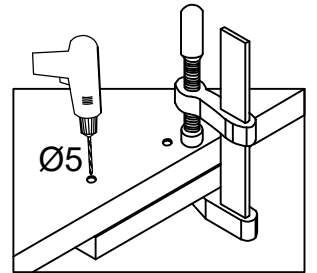

50 D 1F 1S BB
FRONT

M4x22mm	L=128mm
	
U	S
4	2

Ersatzteil Nummer	Dimension
KUH.70686	496x140x16
KUH.70986	496x570x16

ISM-KUH-01946

1

2

 [CD] HG 2	 P5 4
---	--

3

M4x22mm	L=128mm
	
U	S
4	2

VARIANT HIGH GLOSS