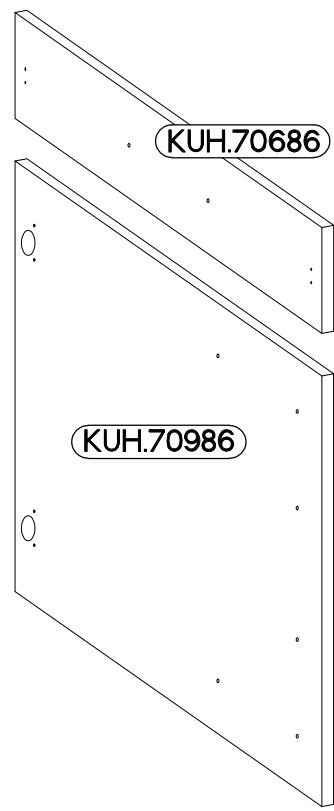

50 D 1F 1S BB
FRONT

M4x22mm	L=128mm
	
U	S
4	2

Ersatzteil Nummer	Dimension
KUH.70686	496x140x16
KUH.70986	496x570x16

ISM-KUH-01946

1

2

 [CD] HG 2	 P5 4
---	--

3

M4x22mm	L=128mm
	
U	S
4	2

VARIANT HIGH GLOSS