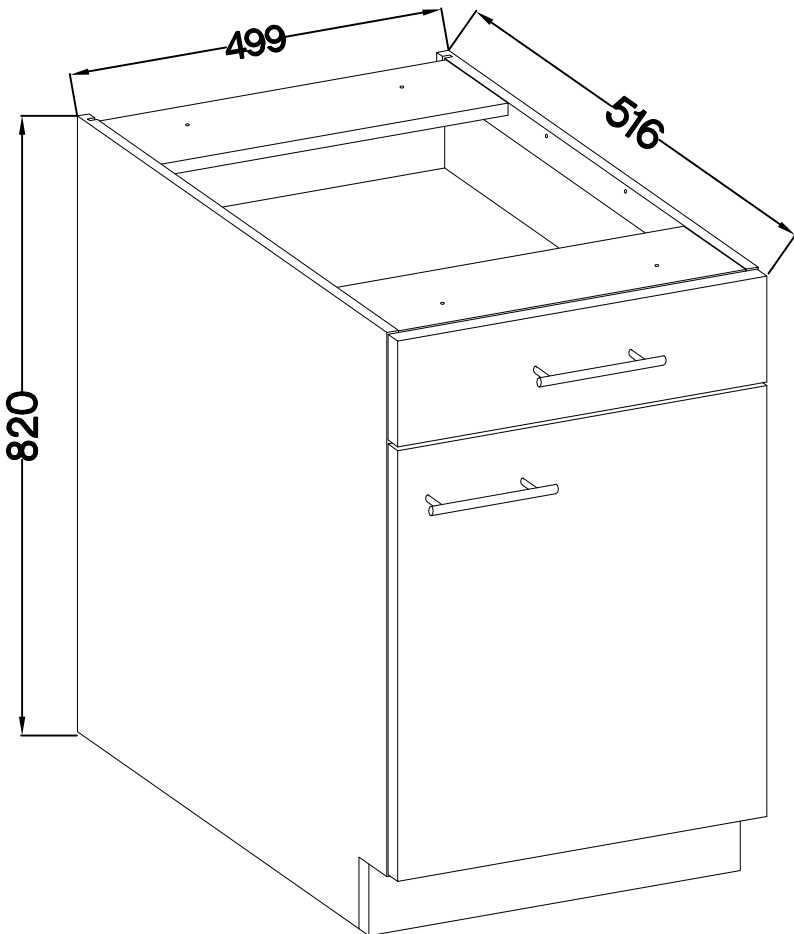

50 D 1F 1S BB
FRONT

M4x22mm	L=128mm
	
U	S
4	2

Ersatzteil Nummer	Dimension
KUH.70686	496x140x16
KUH.70986	496x570x16

ISM-KUH-01946

1

2

 [CD] HG 2	 P5 4
---	--

3

M4x22mm	L=128mm
	
U	S
4	2

VARIANT HIGH GLOSS