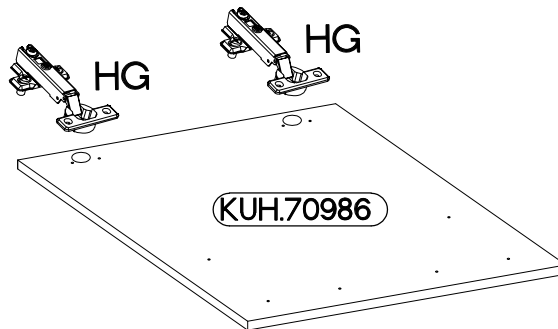

50 D 1F 1S BB
FRONT

M4x22mm	L=128mm
	
U	S
4	2

Ersatzteil Nummer	Dimension
KUH.70686	496x140x16
KUH.70986	496x570x16

ISM-KUH-01946

1

2

 [CD] HG 2	 P5 4
---	--

3

M4x22mm	L=128mm
	
U	S
4	2

VARIANT HIGH GLOSS