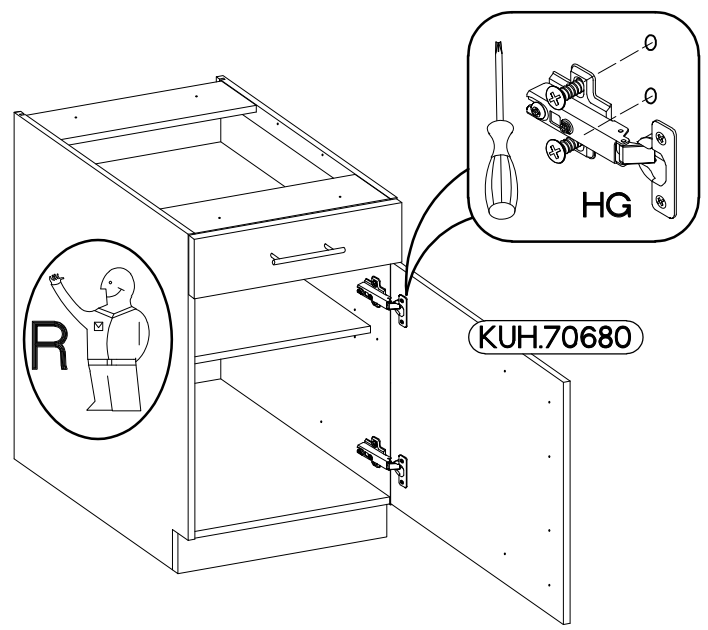

50 D 1F 1S BB
FRONT

M4x22mm	L=128mm
	
U	S
4	2

Ersatzteil Nummer	Dimension
KUH.70686	496x140x16
KUH.70986	496x570x16

ISM-KUH-01946

1

2

 [CD] HG 2	 P5 4
---	--

3

M4x22mm	L=128mm
	
U	S
4	2

VARIANT HIGH GLOSS