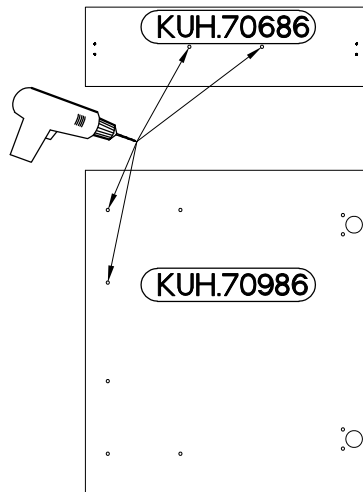

50 D 1F 1S BB
FRONT

M4x22mm	L=128mm
	
U	S
4	2

Ersatzteil Nummer	Dimension
KUH.70686	496x140x16
KUH.70986	496x570x16

ISM-KUH-01946

1

2

 [CD] HG 2	 P5 4
---	--

3

M4x22mm	L=128mm
	
U	S
4	2

VARIANT HIGH GLOSS