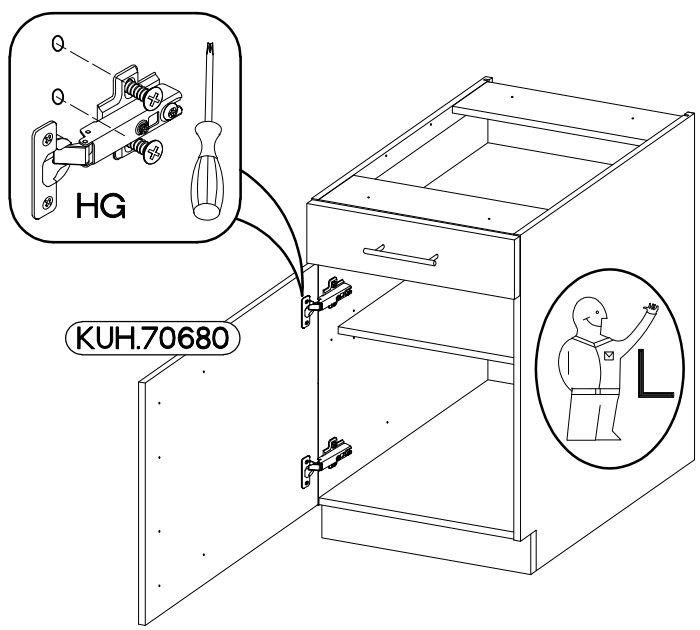

50 D 1F 1S BB
FRONT

M4x22mm	L=128mm
	
U	S
4	2

Ersatzteil Nummer	Dimension
KUH.70686	496x140x16
KUH.70986	496x570x16

ISM-KUH-01946

1

2

 [CD] HG 2	 P5 4
---	--

3

M4x22mm	L=128mm
	
U	S
4	2

VARIANT HIGH GLOSS