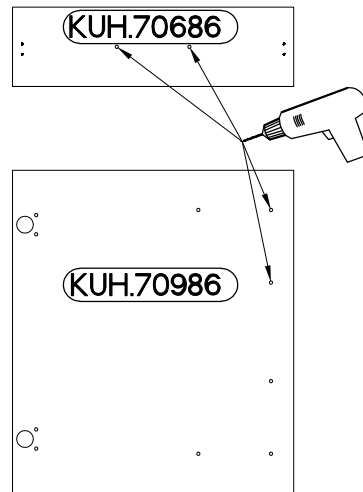

50 D 1F 1S BB
FRONT

M4x22mm	L=128mm
	
U	S
4	2

Ersatzteil Nummer	Dimension
KUH.70686	496x140x16
KUH.70986	496x570x16

ISM-KUH-01946

1

2

 [CD] HG 2	 P5 4
---	--

3

M4x22mm	L=128mm
	
U	S
4	2

VARIANT HIGH GLOSS