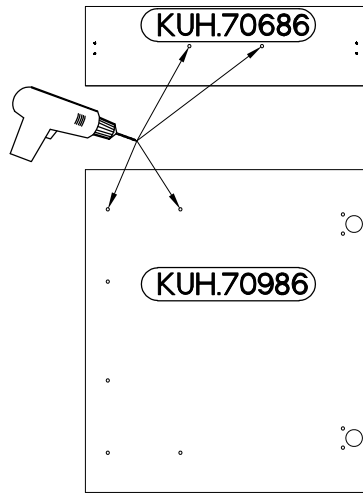

50 D 1F 1S BB
FRONT

M4x22mm	L=128mm
	
U	S
4	2

Ersatzteil Nummer	Dimension
KUH.70686	496x140x16
KUH.70986	496x570x16

ISM-KUH-01946

1

2

 [CD] HG 2	 P5 4
---	--

3

M4x22mm	L=128mm
	
U	S
4	2

VARIANT HIGH GLOSS